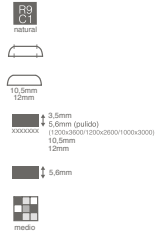

BRUNNO 5,6MM

1200X3600MM / 1200X2600MM / 1200X1200MM / 600X1200MM

BRUNNO BOOK 5,6MM

1200X2600MM

CALACATA 3,5MM / 5,6MM / 10,5MM / 12MM

1620/3240MM / 1200X2600MM / 1000X3000MM / 1200X1200MM / 600X1200MM / 1000X1000MM / 500X1000MM

CALACATA BOOK 5,6MM / 10,5MM

1200X2600MM / 1000X3000MM

ESTATUARIO 3,5MM / 5,6MM

1200X2600MM / 1000X3000MM / 1200X1200MM / 600X1200MM / 1000X1000MM / 500X1000MM

ESTATUARIO BOOK 3,5MM / 5,6MM / 10,5MM / 12MM

MEDUSA 5,6MM

1200X3600MM / 1200X2600 / 1200X1200MM / 600X1200MM

SUPREME 3,5MM / 5,6MM

1000X3000MM / 1000X1000MM / 500X1000MM

PALADIO 3,5MM / 5,6MM / 10,5MM / 12MM

1620X3240MM / 1200X3600MM / 1200X2600MM / 1000X3000MM / 1200X1200MM / 600X1200MM

QUIRINAL 5,6MM

1200X3600MM / 1200X2600 / 1200X1200MM / 600X1200MM

TITAN 3,5MM / 5,6MM / 10,5MM / 12MM

1620X3240MM / 1200X2600MM / 1000X3000MM / 1200X1200MM / 600X1200MM / 1000X1000MM / 500X1000MM

SILK 5,6MM / 10,5MM