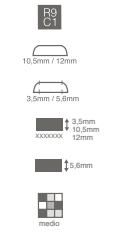

CALACATA BOOK 5,6MM / 10,5MM

1200X2600MM / 1000X3000MM

ESTATUARIO 3,5MM / 5,6MM

1200X2600MM / 1000X3000MM / 1200X1200MM / 600X1200MM / 1000X1000MM / 500X1000MM

ESTATUARIO BOOK 3,5MM / 5,6MM / 10,5MM / 12MM

1200X2600MM / 1000X3000MM / 1620X3240MM

DUOMO 3,5MM / 5,6MM / 10,5MM / 12MM

1620X3240MM / 1200X3600MM / 1200X2600MM / 1000X3000MM / 1200X1200MM / 600X1200MM

ONICE 5,6MM

1200X3600MM / 1200X2600MM / 1200X1200MM / 600X1200MM

MEDUSA 5,6MM

1200X3600MM / 1200X2600 / 1200X1200MM / 600X1200MM

SUPREME 3,5MM / 5,6MM

1000X3000MM / 1000X1000MM / 500X1000MM

PALADIO 3,5MM / 5,6MM / 10,5MM / 12MM

1620X3240MM / 1200X3600MM / 1200X2600MM / 1000X3000MM / 1200X1200MM / 600X1200MM

QUIRINAL 5,6MM

1200X3600MM / 1200X2600 / 1200X1200MM / 600X1200MM

TITAN 3,5MM / 5,6MM / 10,5MM / 12MM

1620X3240MM / 1200X2600MM / 1000X3000MM / 1200X1200MM / 600X1200MM / 1000X1000MM / 500X1000MM

SILK 5,6MM / 10,5MM