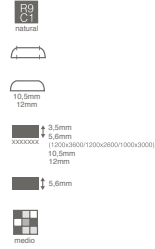

BRUNNO 5,6MM

1200X3600MM / 1200X2600MM / 1200X1200MM / 600X1200MM

BRUNNO BOOK 5,6MM

1200X2600MM

CALACATA 3,5MM / 5,6MM / 10,5MM / 12MM

1620/3240MM / 1200X2600MM / 1000X3000MM / 1200X1200MM / 600X1200MM / 1000X1000MM / 500X1000MM

CALACATA BOOK 5,6MM / 10,5MM

1200X2600MM / 1000X3000MM

ESTATUARIO 3,5MM / 5,6MM

1200X2600MM / 1000X3000MM / 1200X1200MM / 600X1200MM / 1000X1000MM / 500X1000MM

ESTATUARIO BOOK 3,5MM / 5,6MM / 10,5MM / 12MM

1200X2600MM / 1000X3000MM / 1620X3240MM

DUOMO 3,5MM / 5,6MM / 10,5MM / 12MM

1620X3240MM / 1200X3600MM / 1200X2600MM / 1000X3000MM / 1200X1200MM / 600X1200MM

ONICE 5,6MM

1200X3600MM / 1200X2600MM / 1200X1200MM / 600X1200MM

CORTEN

IRON

MARRÓN

BLUE STONE 3,5MM / 5,6MM / 10,5MM / 12MM

1620X3240MM / 1200X3600MM / 1200X2600MM / 1000X3000MM / 1200X1200MM / 600X1200MM / 1000X1000MM / 500X1000MM

NEGRO

GRIS

IRATI 3,5MM / 5,6MM / 10,5MM / 12MM