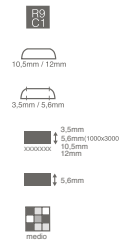

CALACATA BOOK 5,6MM / 10,5MM

1200X2600MM / 1000X3000MM

ESTATUARIO 3,5MM / 5,6MM

1200X2600MM / 1000X3000MM / 1200X1200MM / 600X1200MM / 1000X1000MM / 500X1000MM

ESTATUARIO BOOK 3,5MM / 5,6MM / 10,5MM / 12MM

NERO ARDI 5,6MM

1200X3600MM / 1200X2600MM / 1200X1200MM / 600X1200MM

ARKEN 5,6MM

1200X2600MM

ORSAI 5,6MM

1200X2600MM

TEMPO 3,5MM / 5,6MM

1200X2600MM / 1000X3000MM / 1200X1200MM / 600X1200MM / 1000X1000MM / 500X1000MM

1200X3600MM / 1200X2600MM / 1000X3000MM / 1200X1200MM / 600X1200MM

SILVER

STEEL

IRON

LAVA 3,5MM / 5,6MM / 10,5MM / 12MM

1620X3240MM / 1200X2600MM / 1000X3000MM / 1200X1200MM / 600X1200MM / 1000X1000MM / 500X1000MM

CORTEN

IRON

MARRÓN

BLUE STONE 3,5MM / 5,6MM / 10,5MM / 12MM

1620X3240MM / 1200X3600MM / 1200X2600MM / 1000X3000MM / 1200X1200MM / 600X1200MM / 1000X1000MM / 500X1000MM

NEGRO

GRIS

IRATI 3,5MM / 5,6MM / 10,5MM / 12MM