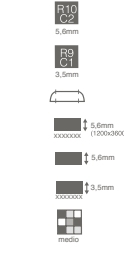

CALACATA BOOK 5,6MM / 10,5MM

1200X2600MM / 1000X3000MM

ESTATUARIO 3,5MM / 5,6MM

1200X2600MM / 1000X3000MM / 1200X1200MM / 600X1200MM / 1000X1000MM / 500X1000MM

ESTATUARIO BOOK 3,5MM / 5,6MM / 10,5MM / 12MM

QUIRINAL 5,6MM

1200X3600MM / 1200X2600 / 1200X1200MM / 600X1200MM

TITAN 3,5MM / 5,6MM / 10,5MM / 12MM

1620X3240MM / 1200X2600MM / 1000X3000MM / 1200X1200MM / 600X1200MM / 1000X1000MM / 500X1000MM

SILK 5,6MM / 10,5MM

1200X3600MM / 1200X2600 / 1000X3000MM / 1200X1200MM / 600X1200MM

MOMA 3,5MM / 5,6MM

1200X3600MM / 1000X3000MM / 1200X1200MM / 600X1200MM

MARQUINA 5,6MM

1200X3600MM / 1200X2600MM / 1200X1200MM / 600X1200MM

CORTEN

IRON

MARRÓN

BLUE STONE 3,5MM / 5,6MM / 10,5MM / 12MM

1620X3240MM / 1200X3600MM / 1200X2600MM / 1000X3000MM / 1200X1200MM / 600X1200MM / 1000X1000MM / 500X1000MM

NEGRO

GRIS

IRATI 3,5MM / 5,6MM / 10,5MM / 12MM