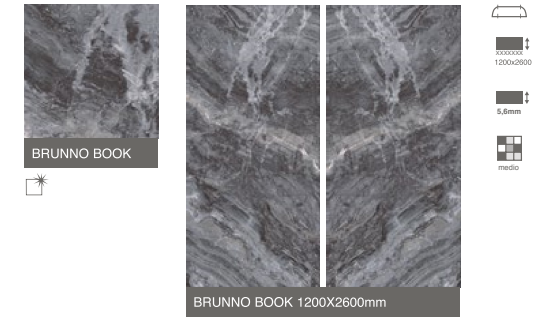

NEXO 3,5MM / 5,6MM

1200X3600MM / 1200X2600MM / 1000X3000MM / 1200X1200MM / 600X1200MM

CARRARA 3,5MM / 5,6MM / 10,5MM / 12MM

1620X3240MM / 1200X3600MM / 1200X2600MM / 1000X3000MM / 1200X1200MM / 600X1200MM

BRUNNO 5,6MM

1200X3600MM / 1200X2600MM / 1200X1200MM / 600X1200MM

BRUNNO BOOK 5,6MM

1200X2600MM

CALACATA 3,5MM / 5,6MM / 10,5MM / 12MM

1620/3240MM / 1200X2600MM / 1000X3000MM / 1200X1200MM / 600X1200MM / 1000X1000MM / 500X1000MM

CORTEN

IRON

MARRÓN

BLUE STONE 3,5MM / 5,6MM / 10,5MM / 12MM

1620X3240MM / 1200X3600MM / 1200X2600MM / 1000X3000MM / 1200X1200MM / 600X1200MM / 1000X1000MM / 500X1000MM

NEGRO

GRIS

IRATI 3,5MM / 5,6MM / 10,5MM / 12MM