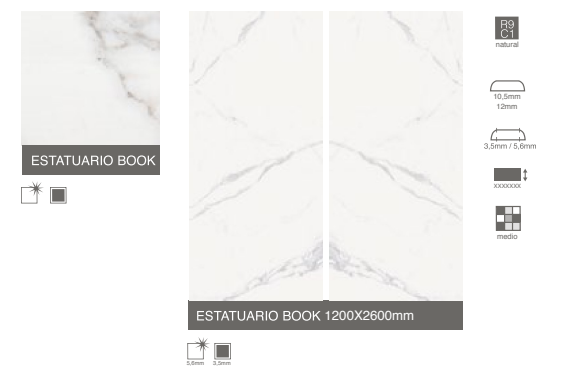

BRUNNO 5,6MM

1200X3600MM / 1200X2600MM / 1200X1200MM / 600X1200MM

BRUNNO BOOK 5,6MM

1200X2600MM

CALACATA 3,5MM / 5,6MM / 10,5MM / 12MM

1620/3240MM / 1200X2600MM / 1000X3000MM / 1200X1200MM / 600X1200MM / 1000X1000MM / 500X1000MM

CALACATA BOOK 5,6MM / 10,5MM

1200X2600MM / 1000X3000MM

ESTATUARIO 3,5MM / 5,6MM

1200X2600MM / 1000X3000MM / 1200X1200MM / 600X1200MM / 1000X1000MM / 500X1000MM

ESTATUARIO BOOK 3,5MM / 5,6MM / 10,5MM / 12MM

1200X2600MM / 1000X3000MM / 1620X3240MM

DUOMO 3,5MM / 5,6MM / 10,5MM / 12MM

1620X3240MM / 1200X3600MM / 1200X2600MM / 1000X3000MM / 1200X1200MM / 600X1200MM

ONICE 5,6MM

1200X3600MM / 1200X2600MM / 1200X1200MM / 600X1200MM