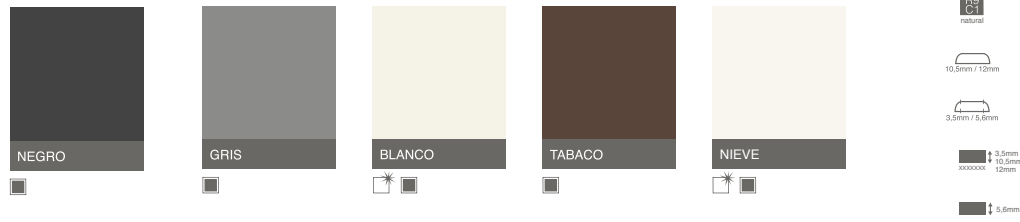

BASIC 3,5MM / 5,6MM / 10,5MM / 12MM

1620X3240MM / 1200X3600MM / 1200X2600MM / 1200X1200MM / 600X1200MM / 1000X3000MM / 1000X1000MM / 500X1000MM

CONCRETE 3,5MM / 10,5MM / 12MM

1620X3240MM / 1000X3000MM / 1000X1000MM / 500X1000MM

NEXO 3,5MM / 5,6MM

1200X3600MM / 1200X2600MM / 1000X3000MM / 1200X1200MM / 600X1200MM

CARRARA 3,5MM / 5,6MM / 10,5MM / 12MM

1620X3240MM / 1200X3600MM / 1200X2600MM / 1000X3000MM / 1200X1200MM / 600X1200MM

1200X3600MM / 1200X2600MM / 1000X3000MM / 1200X1200MM / 600X1200MM

SILVER

STEEL

IRON

LAVA 3,5MM / 5,6MM / 10,5MM / 12MM

1620X3240MM / 1200X2600MM / 1000X3000MM / 1200X1200MM / 600X1200MM / 1000X1000MM / 500X1000MM

CORTEN

IRON

MARRÓN

BLUE STONE 3,5MM / 5,6MM / 10,5MM / 12MM

1620X3240MM / 1200X3600MM / 1200X2600MM / 1000X3000MM / 1200X1200MM / 600X1200MM / 1000X1000MM / 500X1000MM

NEGRO

GRIS

IRATI 3,5MM / 5,6MM / 10,5MM / 12MM